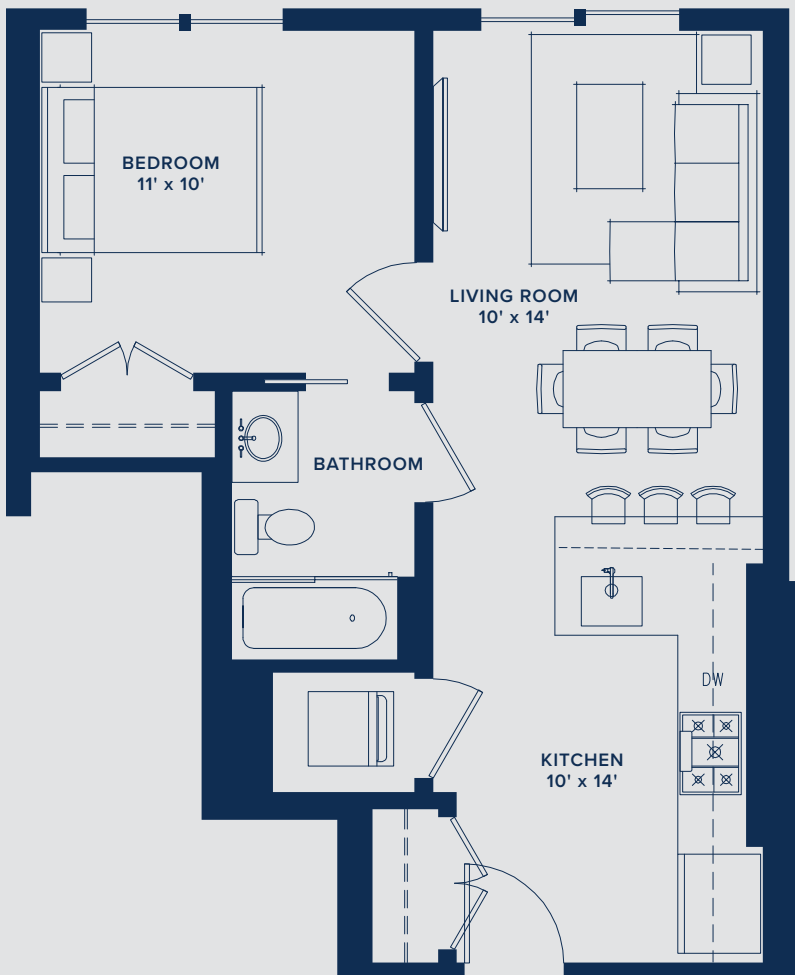

# 401

## Residence

1 BEDROOM  
1 BATHROOM  
558 SF  
4TH FLOOR

### UNITS

- Wide plank hardwood flooring throughout living areas
- Dimmable recessed lighting throughout
- Floor-to-ceiling windows in select areas
- Oversized eight-foot doors
- Personal doorman latch system for building and unit entry