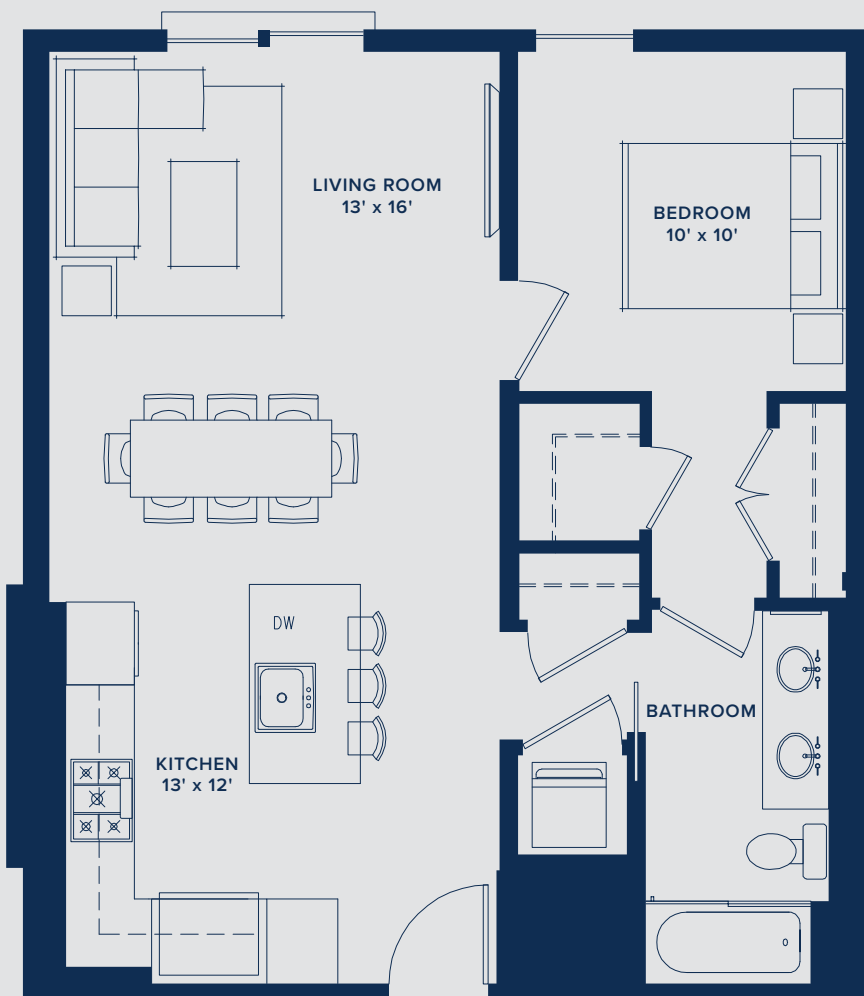

402

Residence

1 BEDROOM
1 BATHROOM
719 SF
4TH FLOOR

features & finishes

KITCHENS

- Modern chef's kitchens with cabinetry made in the USA
- Quartz countertops in cararra marble with waterfall feature
- Moen high arc pull-down spring faucet
- 24" under-mounted sinks
- Marble chevron patterned backsplash
- Bosch appliances
- Dimmable under-cabinet lighting
- Dimmable pendant lighting

BATHROOMS

- Glass barnstyle doors on bathtubs and showers
- Deep Mirabelle soaking tub
- Halo-lit hotel style mirrors
- Kohler dual flush toilets
- Kohler Verticyl sinks
- Moen widespread faucet
- Moen shower and bathtub trim
- Quartz countertops in cararra marble on modern vanities

UNITS

- Wide plank hardwood flooring throughout living areas
- Dimmable recessed lighting throughout
- Floor-to-ceiling windows in select areas
- Oversized eight-foot doors
- Personal doorman latch system for building and unit entry