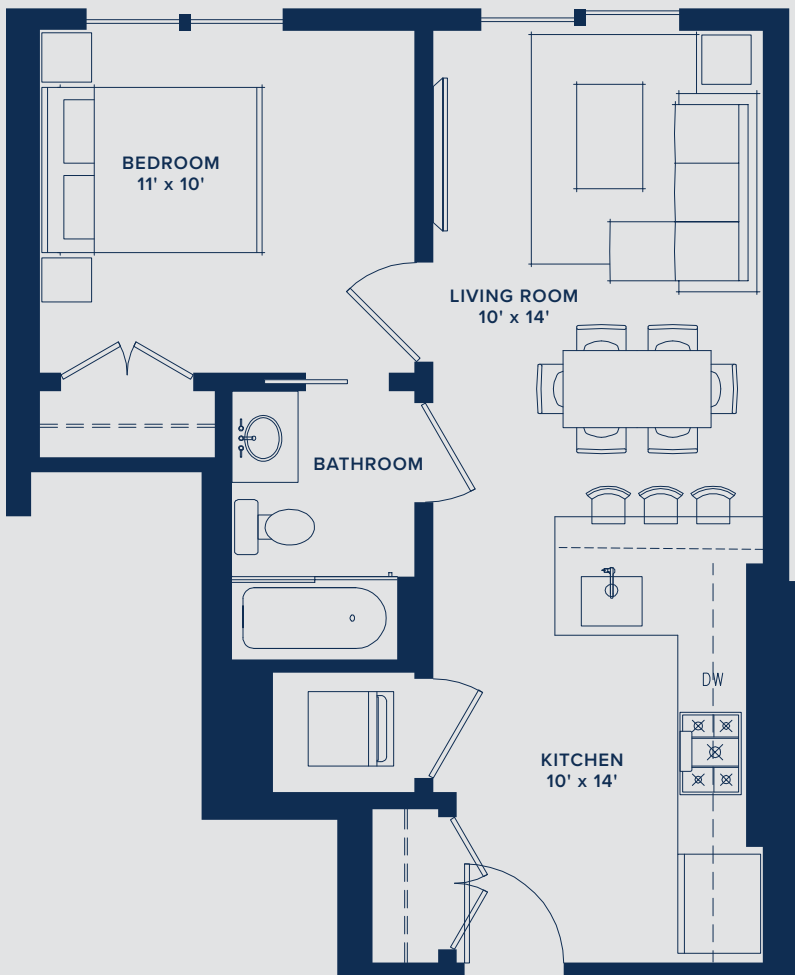

# 501

## Residence

1 BEDROOM  
1 BATHROOM  
558 SF  
5TH FLOOR

### UNITS

- Wide plank hardwood flooring throughout living areas
- Dimmable recessed lighting throughout
- Floor-to-ceiling windows in select areas
- Oversized eight-foot doors
- Personal doorman latch system for building and unit entry