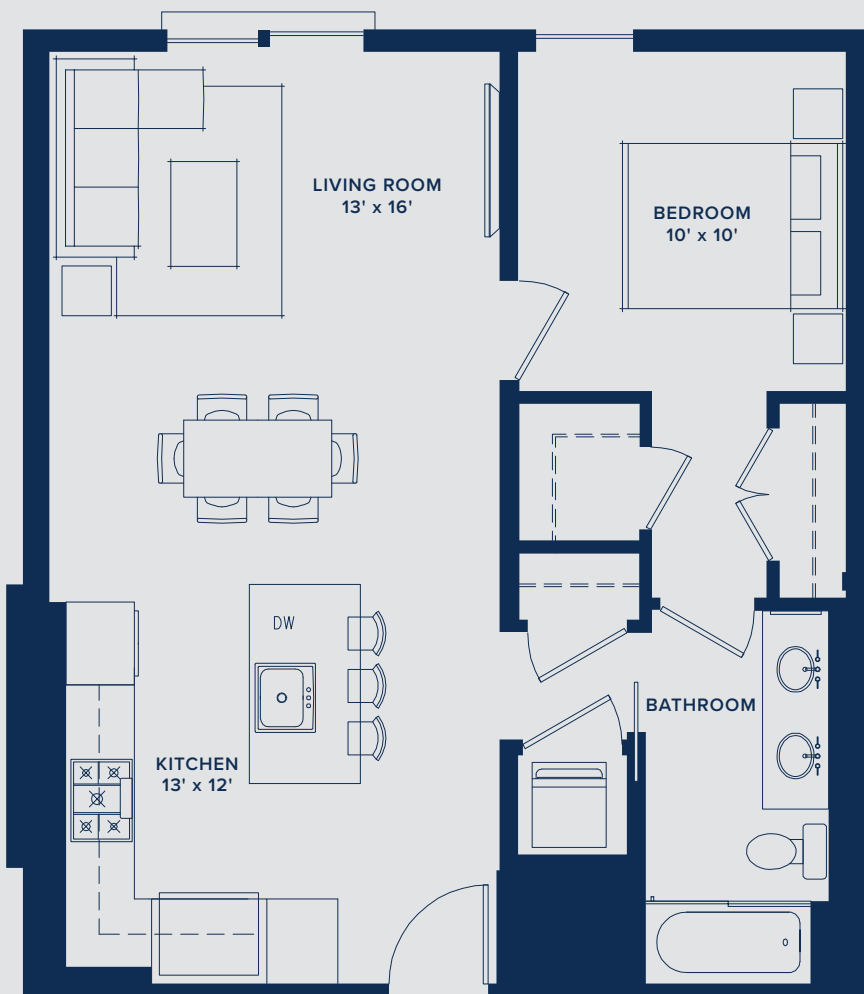

502

Residence

1 BEDROOM
1 BATHROOM
719 SF
5TH FLOOR

features & finishes

KITCHENS

- Modern chef's kitchens with cabinetry made in the USA
- Quartz countertops in cararra marble with waterfall feature
- Moen high arc pull-down spring faucet
- 24" under-mounted sinks
- Marble chevron patterned backsplash
- Bosch appliances
- Dimmable under-cabinet lighting
- Dimmable pendant lighting

BATHROOMS

- Glass barnstyle doors on bathtubs and showers
- Deep Mirabelle soaking tub
- Halo-lit hotel style mirrors
- Kohler dual flush toilets
- Kohler Verticyl sinks
- Moen widespread faucet
- Moen shower and bathtub trim
- Quartz countertops in cararra marble on modern vanities

UNITS

- Wide plank hardwood flooring throughout living areas
- Dimmable recessed lighting throughout
- Floor-to-ceiling windows in select areas
- Oversized eight-foot doors
- Personal doorman latch system for building and unit entry