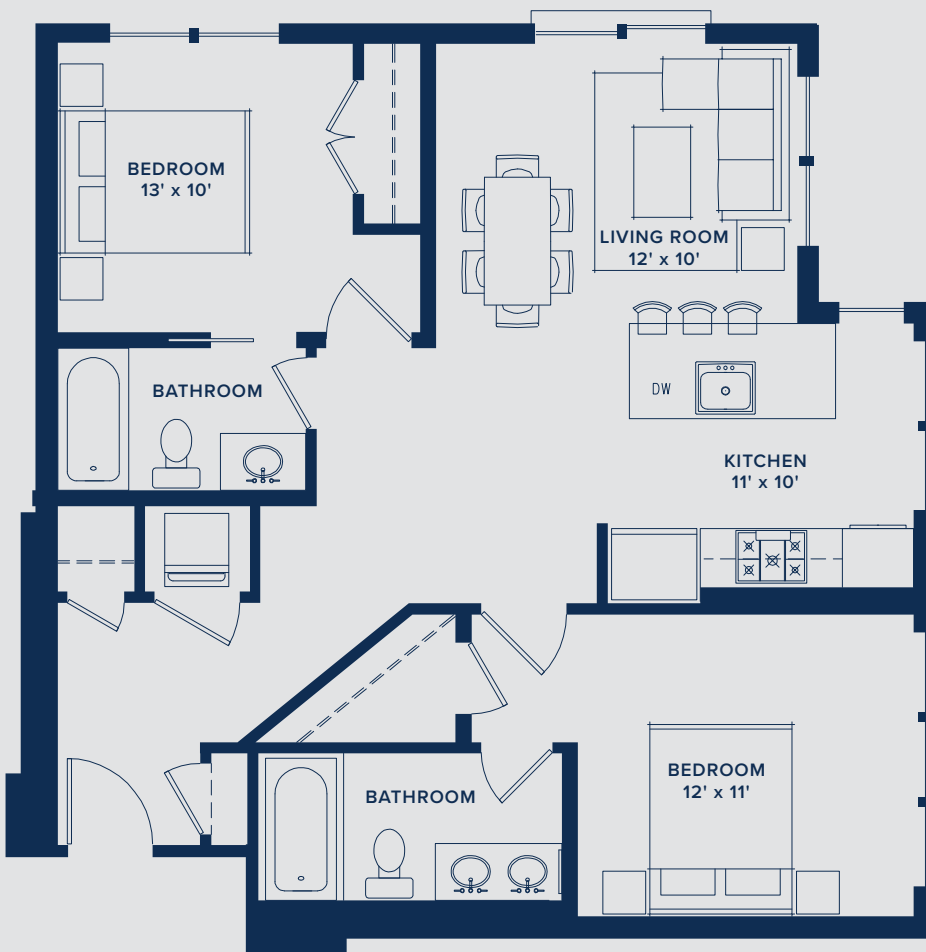

503

Residence

2 BEDROOMS
2 BATHROOMS
938 SF
5TH FLOOR

features & finishes

KITCHENS

- Modern chef's kitchens with cabinetry made in the USA
- Quartz countertops in cararra marble with waterfall feature
- Moen high arc pull-down spring faucet
- 24" under-mounted sinks
- Marble chevron patterned backsplash
- Bosch appliances
- Dimmable under-cabinet lighting
- Dimmable pendant lighting

BATHROOMS

- Glass barnstyle doors on bathtubs and showers
- Deep Mirabelle soaking tub
- Halo-lit hotel style mirrors
- Kohler dual flush toilets
- Kohler Verticyl sinks
- Moen widespread faucet
- Moen shower and bathtub trim
- Quartz countertops in cararra marble on modern vanities

UNITS

- Wide plank hardwood flooring throughout living areas
- Dimmable recessed lighting throughout
- Floor-to-ceiling windows in select areas
- Oversized eight-foot doors
- Personal doorman latch system for building and unit entry