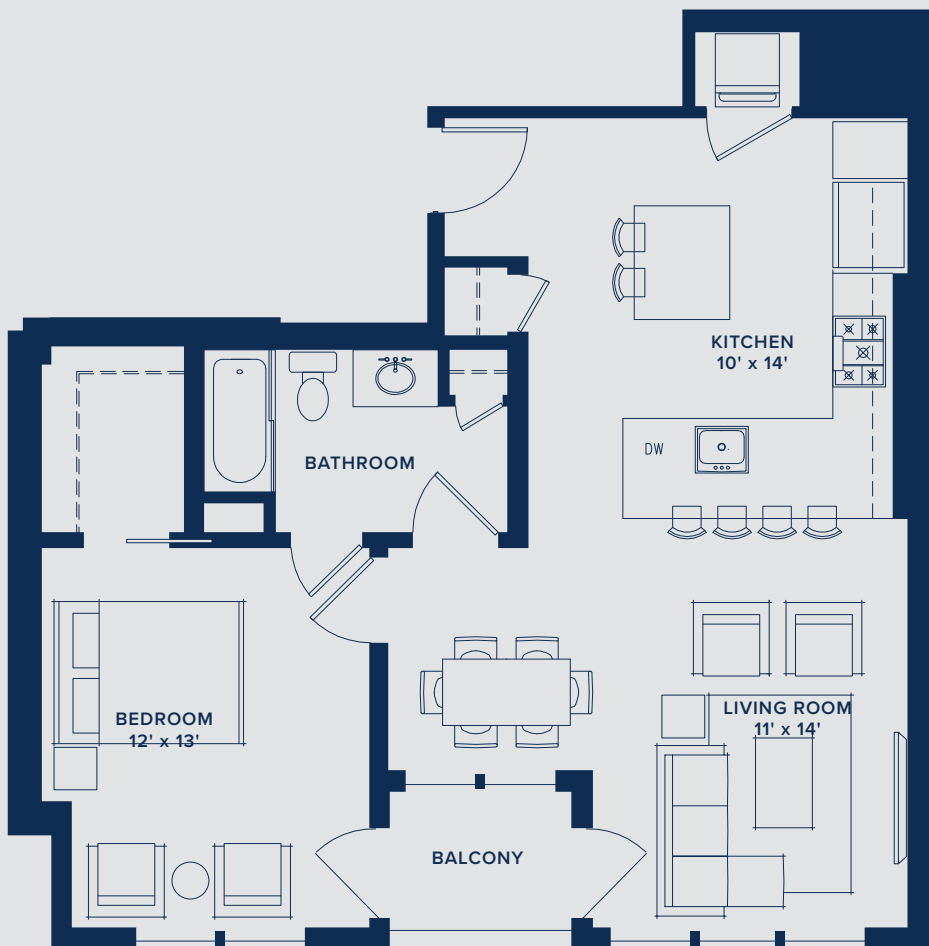

506

Residence

1 BEDROOM
1 BATHROOM
818 SF
35 SF BALCONY
5TH FLOOR

features & finishes

KITCHENS

- Modern chef's kitchens with cabinetry made in the USA
- Quartz countertops in cararra marble with waterfall feature
- Moen high arc pull-down spring faucet
- 24" under-mounted sinks
- Marble chevron patterned backsplash
- Bosch appliances
- Dimmable under-cabinet lighting
- Dimmable pendant lighting

BATHROOMS

- Glass barnstyle doors on bathtubs and showers
- Deep Mirabelle soaking tub
- Halo-lit hotel style mirrors
- Kohler dual flush toilets
- Kohler Verticyl sinks
- Moen widespread faucet
- Moen shower and bathtub trim
- Quartz countertops in cararra marble on modern vanities

UNITS

- Wide plank hardwood flooring throughout living areas
- Dimmable recessed lighting throughout
- Floor-to-ceiling windows in select areas
- Oversized eight-foot doors
- Personal doorman latch system for building and unit entry